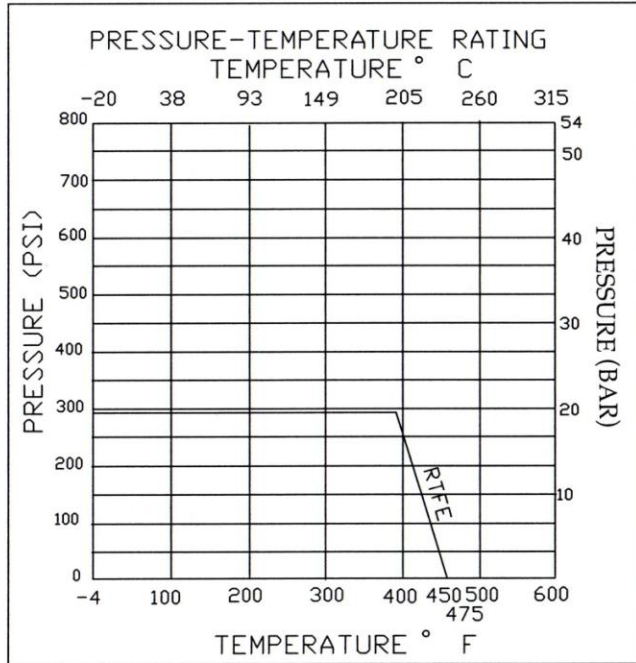

Ra	▽▽▽▽
0.2	▽▽▽▽
1.6	▽▽▽
6.3	▽▽
25	▽
Q	~

0.5-5	±0.1
6-30	±0.2
31-120	±0.3
121-1000	±0.8
GENERAL TOLERANCE	

JFW INDUSTRIES, INC.
6731 N.E. 47TH PORTLAND, OREGON 97218 U.S.A.
E-mail: jfwvalve@comcast.net
Tel: 1 503 288 0673
Fax: 1 503 288 1075

JFW INDUSTRIES, INC.

CHECK BY	DRAWING BY	DATE	SPECIFICATION	2-PC Flanged End Ball Valve Class 150
	<i>Sammy</i>	Mar.21.2016	MATERIAL	CF8M
			PROCESS/Nr.	
			UNIT / SCALE	mm

△			
△			
△			
Revise	Description	Date	Approve
DRAWING NO.		BV-150 - 16